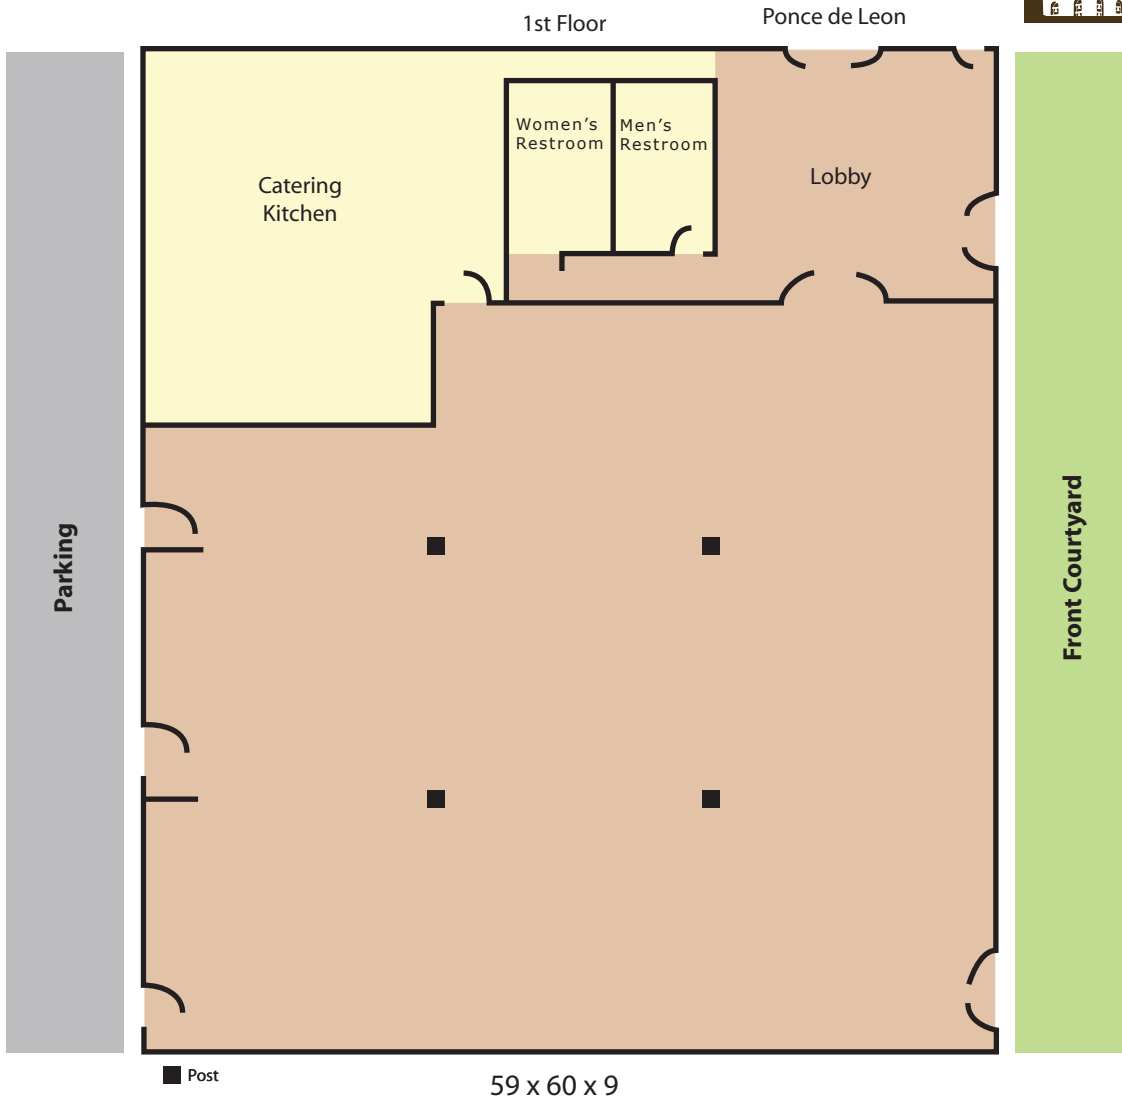

Coronado Floor Plan

The Coronado is another one of our large meeting rooms. It is adjacent to Ponce de Leon and is separated by a common lobby. This floorplan allows for maximum use of space including meals with speakers or presentations.

To reserve this room for your meeting place please contact our sales office at:

(209) 826-4444
(800) 546-5697

You can also email us at:
sales@thehoteldeoro.com

Room	Banquet	Classroom	Theater	Conference	U-Shape
Coronado	350	300	400	85	75
Ponce de Leon	350	300	400	85	75
Isabella	150	200	350	150	N/R
Cortez	130	150	200	50	40
Franciscan	130	150	200	50	40
Balboa	80	N/R	N/R	20	35
Pacheco Main	48	60	80	25	40
Pacheco South	N/R	36	48	20	25
Pacheco West	N/R	30	50	20	15
Executive Suite	N/R	30	40	30	15
Boardroom	N/R	N/R	N/R	10	8